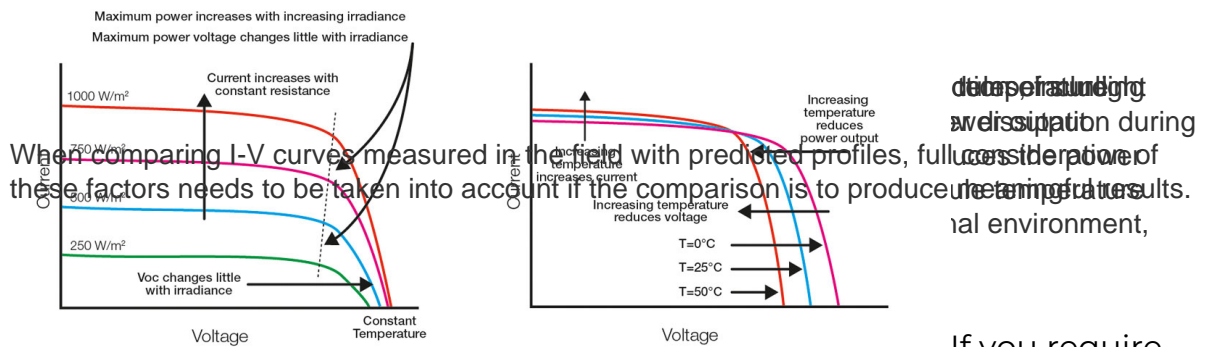

SEAWARD
ELECTRICAL SAFETY TESTING
& MEASURING.

How does temperature and irradiance affect I-V curves?

dissemination during
environmental
environment,

If you require
more help,
please contact

us at <https://www.seaward.com/gb/enquiry/>.